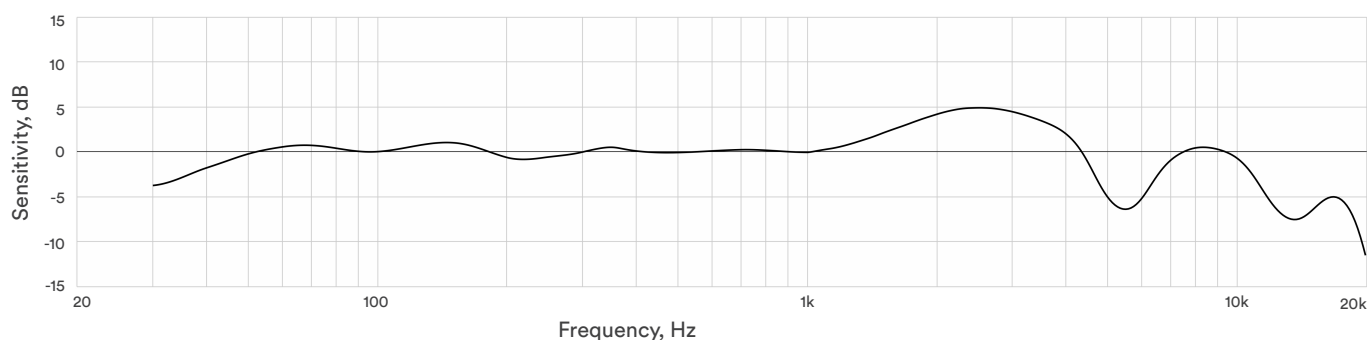

Audio frequency response

* Note: Frequency response is measured with attached foam cap