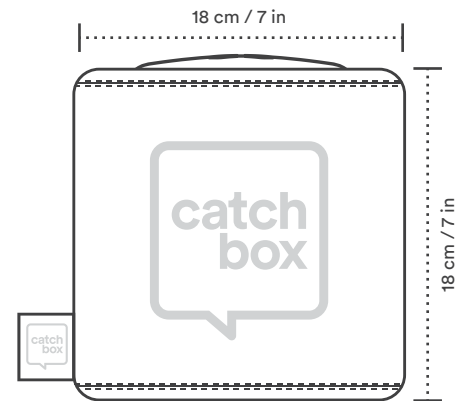

### Audio frequency response

\* Note: Frequency response is measured with attached foam cap

## Receiver

Weight	270 g / 9.5 oz
Dimensions (without antennas)	130 × 125 × 35 mm / 5.1 × 5.1 × 1.4 in
Power supply	5V 1A USB-C
Audio output	6.3 mm / 1/4 in jack socket - unbalanced, Line level USB-C - digital output

## Transmitter (with Cover)

Weight	370 g / 13.05 oz
Dimensions	180 × 180 × 180 mm / 7 × 7 × 7 in
Built-in Automute technology	Yes
Microphone element	Electret condenser, omni-directional
Gain adjustment range (Volume control)	12 dB in steps of 3 dB
Audio frequency response	30 to 20 000 Hz
Battery type	Li-ion, rechargeable
Battery life	12h
Battery charge time	Wireless: 4h USB-C: 2h
Wireless charger compatible	Yes (Catchbox proprietary protocol)