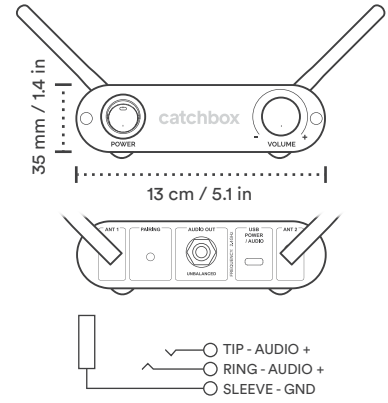

## Receiver

Weight	270 g / 9.5 oz
Dimensions (without antennas)	130 × 125 × 35 mm / 5.1 × 5.1 × 1.4 in
Power supply	5V 1A USB-C
Audio output	6.3 mm / 1/4 in jack socket - unbalanced, Line level USB-C - digital output

## Transmitter (with Cover)

Weight	370 g / 13.05 oz
Dimensions	180 × 180 × 180 mm / 7 × 7 × 7 in
Built-in Automute technology	Yes
Microphone element	Electret condenser, omni-directional
Gain adjustment range (Volume control)	12 dB in steps of 3 dB
Audio frequency response	30 to 20 000 Hz
Battery type	Li-ion, rechargeable
Battery life	12h
Battery charge time	Wireless: 4h USB-C: 2h
Wireless charger compatible	Yes (Catchbox proprietary protocol)

## Wireless Charger\*

Weight	385 g / 13.6 oz
Dimensions	189 × 189 × 30 mm / 7.44 × 7.44 × 1.18 in
Power supply	5V 1A USB-C
Charging protocol	Catchbox proprietary

\* Wireless Charger needs to be purchased separately